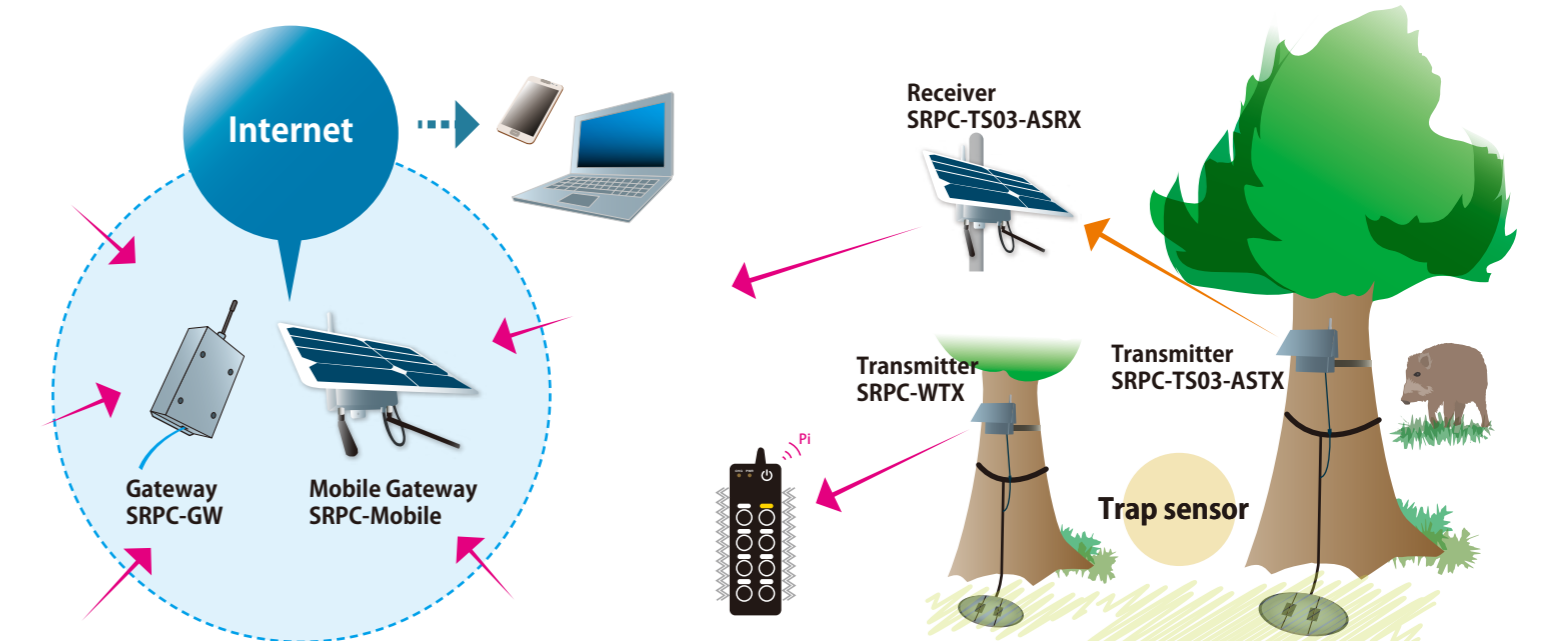

Agricultural Support

SRPC collects the sensor information such as soil moisture, temperature and humidity, trap sensor, concentration of CO2. It improves efficiency in Greenhouse monitoring and Agricultural Productivity.

Weather Observation

SRPC collects the sensor information such as wind direction, wind speed, temperature and humidity, rainfall. Information can be used for disaster prevention.

Sensor information such as soil moisture, temperature, humidity, soil PH · CO2 can be viewed on the web. The web view provide means for storing Logs, data analysis and graphical presentation of real-time data. At the time of emergency such as temperature is extremely high, the moisture content is low, the animal is caught in a trap, sms/mail notification will be sent out instantly. This will help to reduce the burden of farm work and increase crop productivity.

Information of various sensors can be viewed on web portal. Real-time display, the log data storage, analysis and graphical representation. At the time of emergency such as flooding and landslides detection, system will send out the emergency mail.