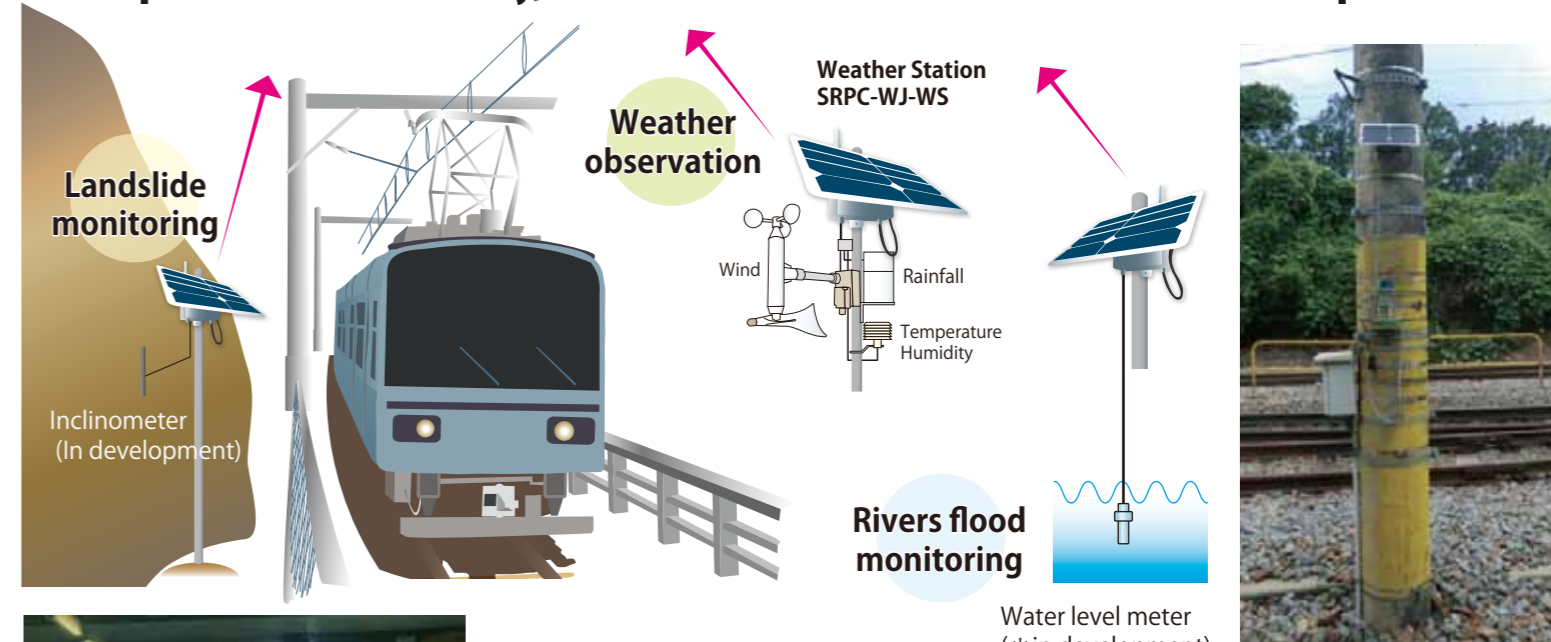

Agricultural Support

SRPC collects the sensor information such as soil moisture, temperature and humidity, trap sensor, concentration of CO2. It improves efficiency in Greenhouse monitoring and Agricultural Productivity.

Weather Observation

SRPC collects the sensor information such as wind direction, wind speed, temperature and humidity, rainfall. Information can be used for disaster prevention.

Sensor information such as soil moisture, temperature, humidity, soil PH · CO2 can be viewed on the web. The web view provide means for storing Logs, data analysis and graphical presentation of real-time data. At the time of emergency such as temperature is extremely high, the moisture content is low, the animal is caught in a trap, sms/mail notification will be sent out instantly. This will help to reduce the burden of farm work and increase crop productivity.

Information of various sensors can be viewed on web portal. Real-time display, the log data storage, analysis and graphical representation. At the time of emergency such as flooding and landslides detection, system will send out the emergency mail.