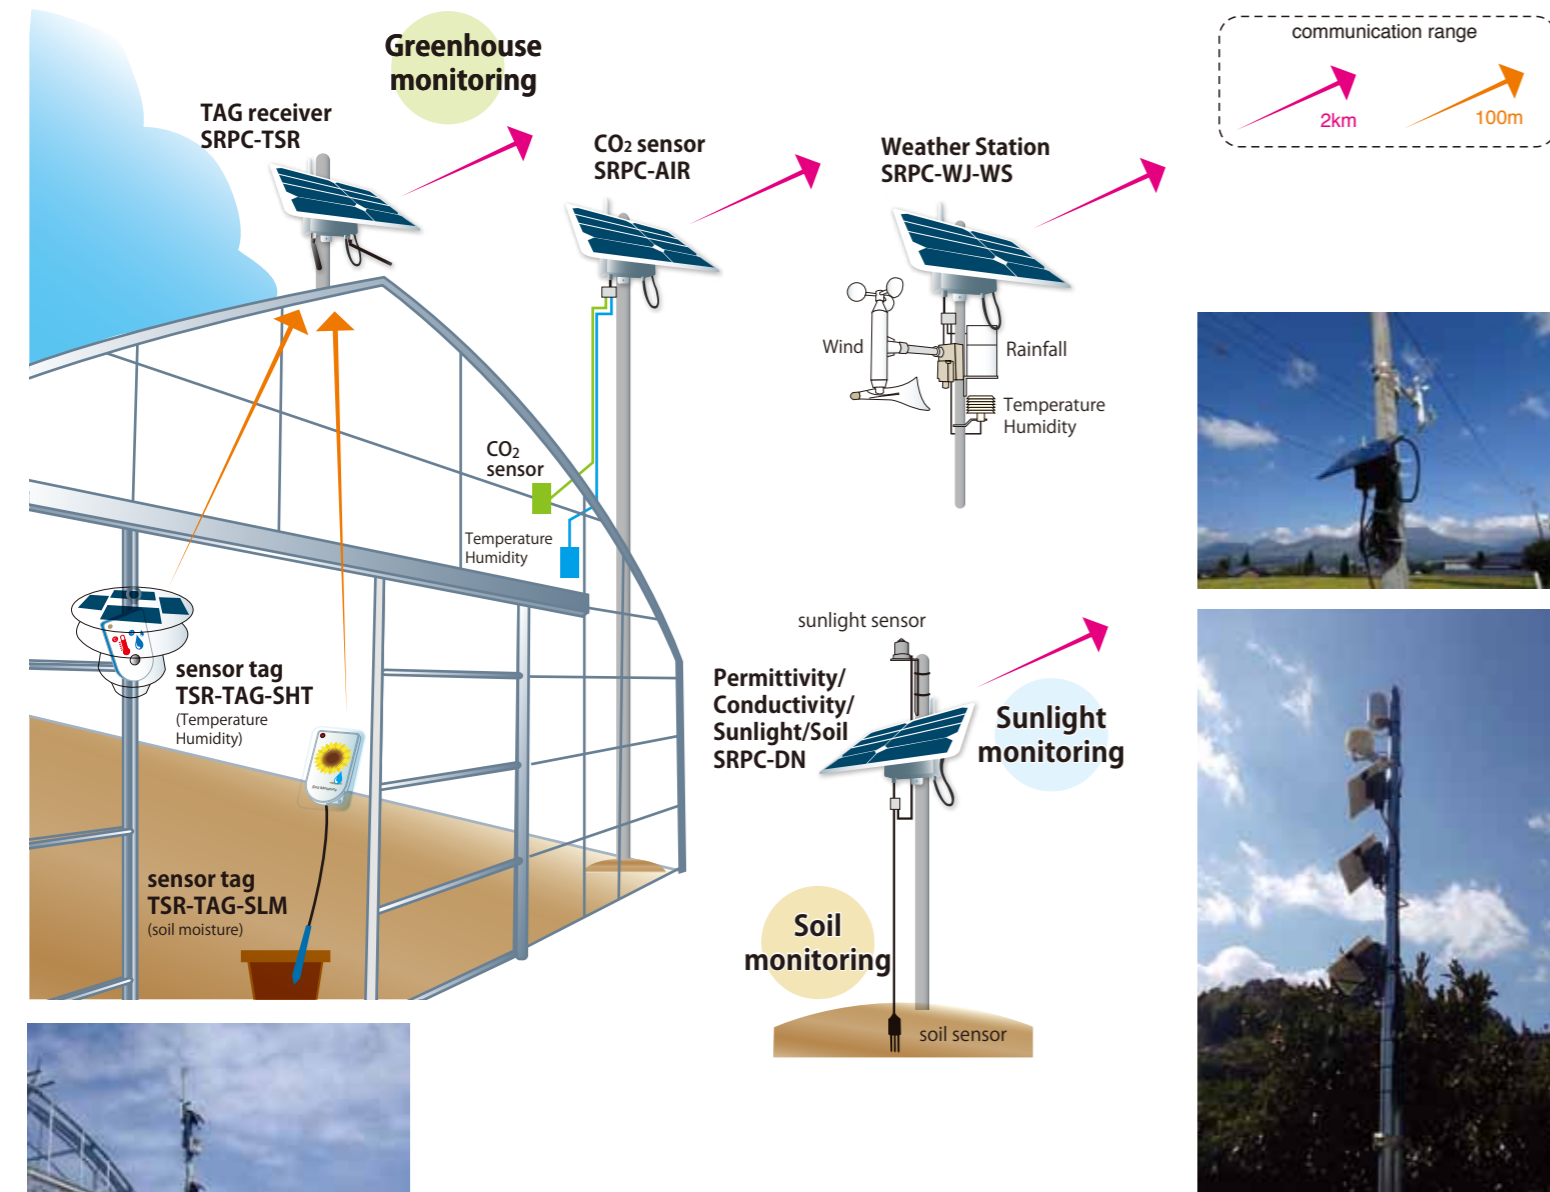

Agricultural Support

SRPC collects the sensor information such as soil moisture, temperature and humidity, trap sensor, concentration of CO2. It improves efficiency in Greenhouse monitoring and Agricultural Productivity.

Weather Observation

SRPC collects the sensor information such as wind direction, wind speed, temperature and humidity, rainfall. Information can be used for disaster prevention.

Sensor information such as soil moisture, temperature, humidity, soil PH · CO2 can be viewed on the web. The web view provide means for storing Logs, data analysis and graphical presentation of real-time data. At the time of emergency such as temperature is extremely high, the moisture content is low, the animal is caught in a trap, sms/mail notification will be sent out instantly. This will help to reduce the burden of farm work and increase crop productivity.

Information of various sensors can be viewed on web portal. Real-time display, the log data storage, analysis and graphical representation. At the time of emergency such as flooding and landslides detection, system will send out the emergency mail.